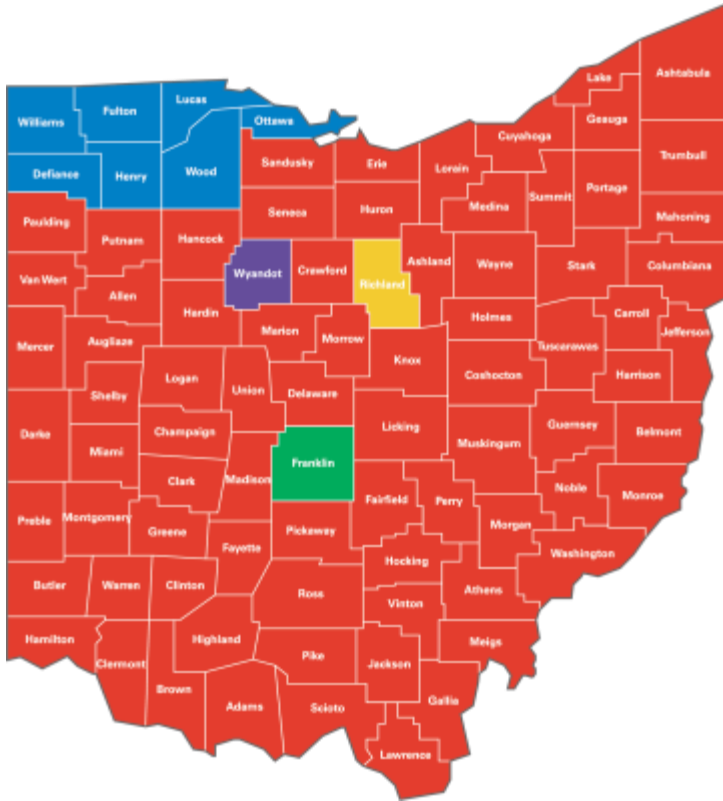

COSE MEWA | Affiliate Chambers

Chamber	Counties	Channel
Columbus Chamber	Franklin	CBCMEWA
Richland Area Chamber	Richland	RACCMEWA
Toledo Regional Chamber	Defiance Fulton Henry Lucas Ottawa Williams Wood	TRCCMEWA
Wyandot Chamber	Wyandot	COSEMEWA
COSE	All remaining counties	COSEMEWA

COSE and Affiliate Chamber MEWA Channels

The following counties are quotable for the Affiliate Chamber MEWA in which they are listed, as well as the COSE MEWA (unless noted)
 – Counties listed in bold are exclusive to that chamber

CBCMEWA	RACCMEWA	TRCCMEWA	Wyandot MEWA	COSEMEWA
Franklin	Richland	Defiance	Wyandot	All counties except the highlighted exclusive counties noted
Delaware Fairfield Licking Madison Pickaway Union	Ashland Crawford Huron Knox Morrow	Fulton Henry Lucas Ottawa Williams Wood	Crawford Hancock Hardin Marion Seneca	